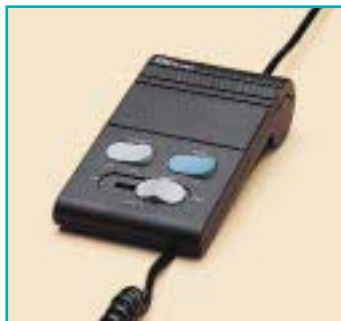

SELECT

THE ONE-CLICK COMPUTER-TELEPHONY SWITCH.

Sold by:

GN Netcom, Inc.

The SeleCT system easily connects your headset to both your telephone and computer, so you can move from one to the other with the flick of a switch. A 6-foot cord with standard 3.5 mm phono jacks is included.

The Profile SureFit Flex, which gives you a choice of three interchangeable wearing styles (flexible earhook, earloop and headband), is just one of the GN Netcom headsets you can use with the SeleCT switch.

The MPA-II Multi-Purpose Amplifier works on most phone systems with a modular handset connector. The easiest amplifier to set up and use, the MPA-II features a sliding volume control, headset/handset switch, mute switch and a built-in headset stand. An optional on-line indicator lights when the headset is in use.

Standard Features	SeleCT
Large, user-friendly rocker switch	Δ
6-foot cord w/two 3.5 mm jacks	Δ
12-inch modular phone cord	Δ
Two-Year Warranty	Δ
Velcro mounting kit	Δ

Compatibility		
Amplifier	Carbon	Electret
GN Netcom MPA-II	Δ	Δ
UNEX MP-10A		Δ
MPA Satellite		Δ
ACS Applica		Δ